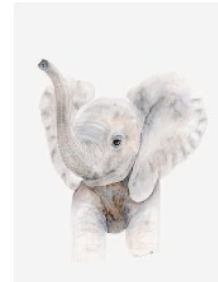

Baby Cheetah Animal Portrait w/
Rustic Frame

\$139.00

Baby Giraffe Animal Portrait w/
Rustic Frame

\$139.00

Baby Zebra Animal Portrait w/
Rustic Frame

\$139.00

Baby Elephant Animal Portrait w/
Rustic Frame

Purchased

"Sweet Dreams" Wool Wall
Banner

\$19.99

Minky Dot Contour Changing
Cover in Ecru

\$45.00

Waterproof Contour Changing
Pad

\$29.99

Blue Mother Goose Nursery
Rhyme Stuffed Animal

Purchased