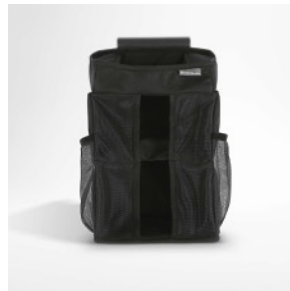

\$199.99

Willa Glide Ottoman in Performance Cream (call for ETA)

\$349.99

Halo Luxe Bassinet Swivel Sleeper

\$17.99 /ea

Halo Bassinet Waterproof Mattress Pad (qty: 3)

\$18.99 /ea

Halo Bassinest White Organic Fitted Sheet (qty: 3)

\$199.99

Ergobaby Omni Breeze Baby Carrier in Pearl Grey

\$299.99

Uppababy Charlie Remi Play Yard

\$49.99

Uppababy Charlie Remi Changing Station

\$39.99

Uppababy Remi Changing Station Organizer